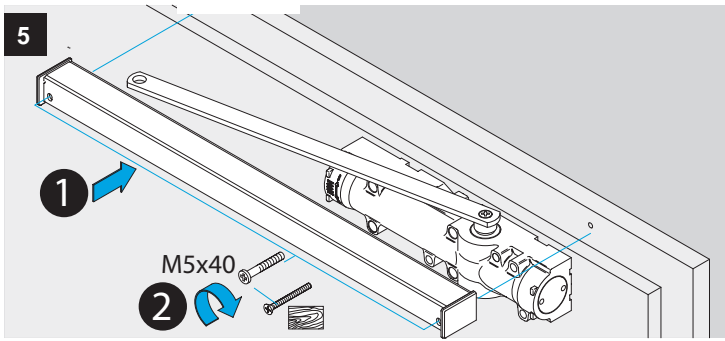

DC500
DC700

ASSA ABLOY

Installation Instructions

D1001400

	EN1	EN2	EN3	EN4	EN5	EN6
DC700	--	--	-3	0	+3	+9
DC500	-1	0	+2	+5	--	--

Option:
DC700

ASSA ABLOY is the global leader in door opening solutions, dedicated to satisfying end-user needs for security, safety and convenience.