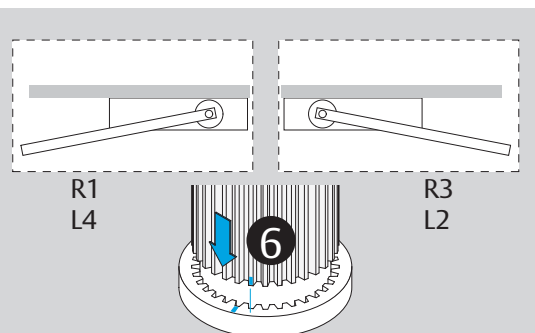

DC500
DC700

ASSA ABLOY

Installation Instructions

D1001400

	EN1	EN2	EN3	EN4	EN5	EN6
DC700	--	--	-3	0	+3	+9
DC500	-1	0	+2	+5	--	--

Option:
DC700

ASSA ABLOY is the global leader in door opening solutions, dedicated to satisfying end-user needs for security, safety and convenience.