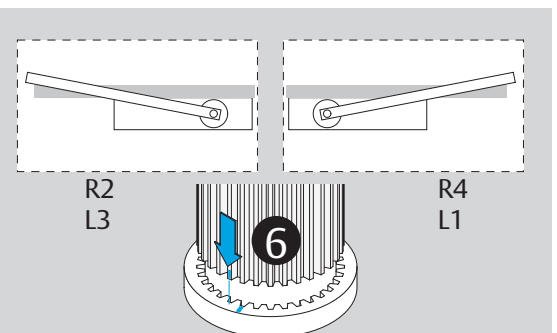

DC500
DC700

ASSA ABLOY

Installation Instructions

D1001400

	EN1	EN2	EN3	EN4	EN5	EN6
DC700	--	--	-3	0	+3	+9
DC500	-1	0	+2	+5	--	--

Option:
DC700

ASSA ABLOY is the global leader in door opening solutions, dedicated to satisfying end-user needs for security, safety and convenience.