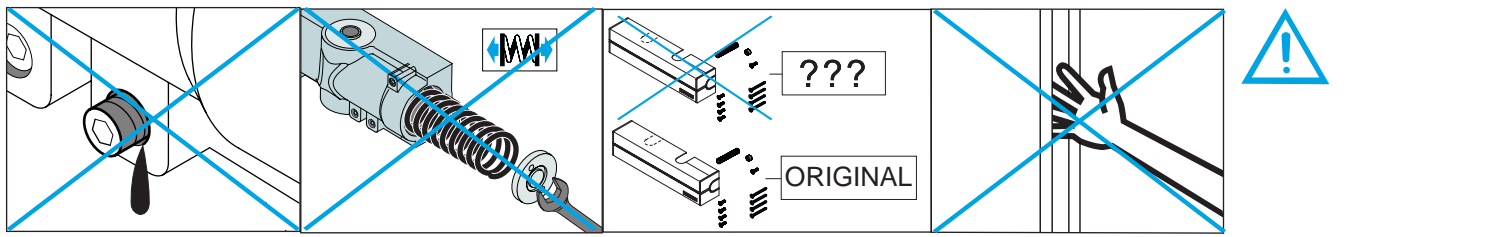

DC500
DC700

ASSA ABLOY

Installation Instructions

D1001400

	EN1	EN2	EN3	EN4	EN5	EN6
DC700	--	--	-3	0	+3	+9
DC500	-1	0	+2	+5	--	--

Option:
DC700

ASSA ABLOY is the global leader in door opening solutions, dedicated to satisfying end-user needs for security, safety and convenience.