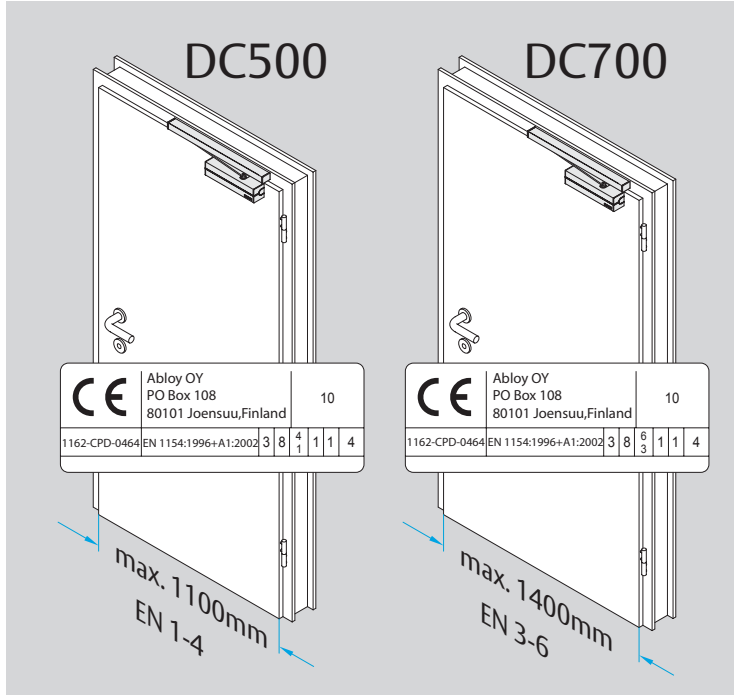

DC500
DC700

ASSA ABLOY

Installation Instructions

D1001400

	EN1	EN2	EN3	EN4	EN5	EN6
DC700	--	--	-3	0	+3	+9
DC500	-1	0	+2	+5	--	--

Option:
DC700

ASSA ABLOY is the global leader in door opening solutions, dedicated to satisfying end-user needs for security, safety and convenience.