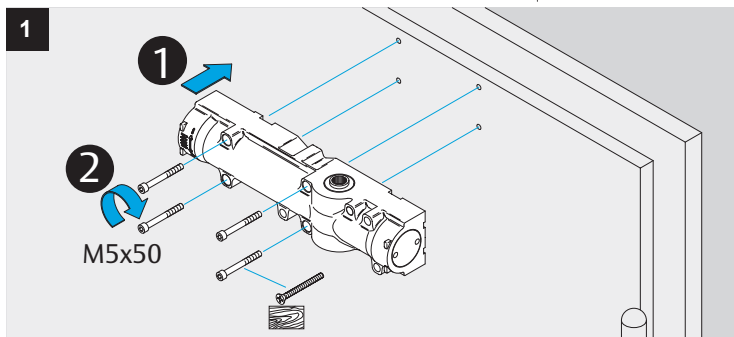

DC500
DC700

ASSA ABLOY

Installation Instructions

D1001400

	EN1	EN2	EN3	EN4	EN5	EN6
DC700	--	--	-3	0	+3	+9
DC500	-1	0	+2	+5	--	--

Option:
DC700

ASSA ABLOY is the global leader in door opening solutions, dedicated to satisfying end-user needs for security, safety and convenience.