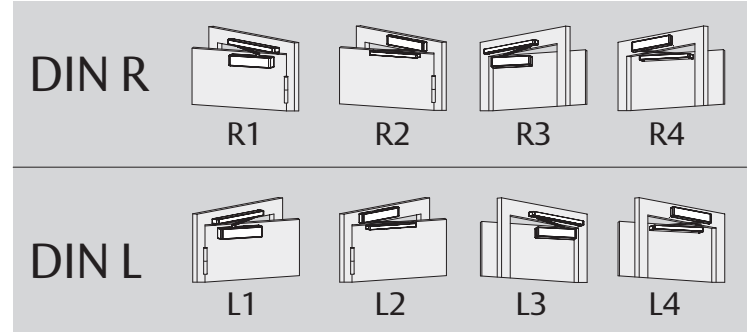

DC500
DC700

ASSA ABLOY

Installation Instructions

D1001400

	EN1	EN2	EN3	EN4	EN5	EN6
DC700	--	--	-3	0	+3	+9
DC500	-1	0	+2	+5	--	--

Option:
DC700

ASSA ABLOY is the global leader in door opening solutions, dedicated to satisfying end-user needs for security, safety and convenience.